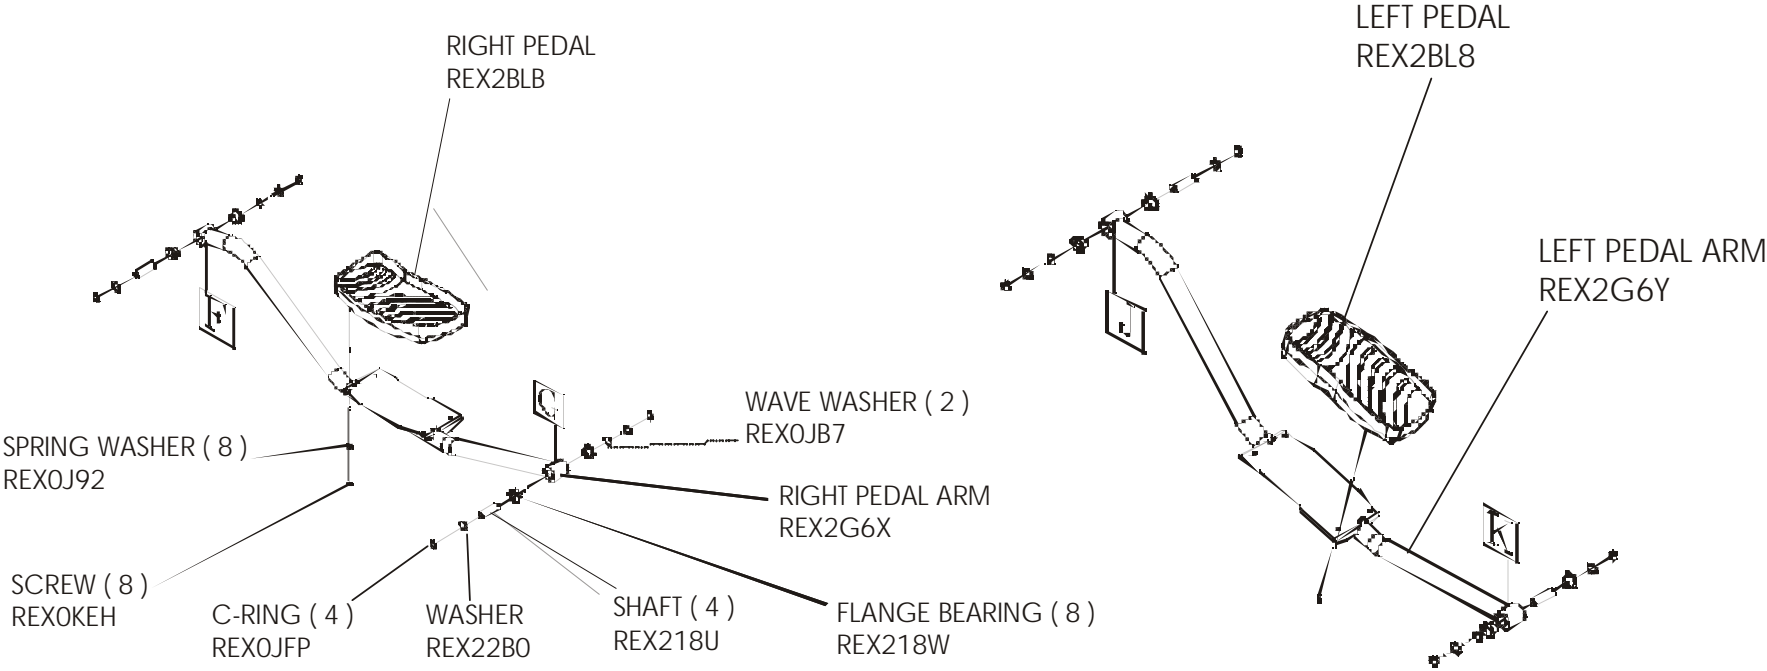

REAR
COMPONENTS

LF LOGO LABEL
REX2ARH

MOVEMENT ARMS
& HARDWARE

BLOCK
DIAGRAM

CABLES

LF Cross-Trainer Movement Arms and Hardware

X1-XX00-0103

LF Cross-Trainer Rear Components

X1-XX00-0103

NOT SHOWN: STATIONARY GRIP - REX27SA
STATIONARY GRIP CAP - REX2BKF